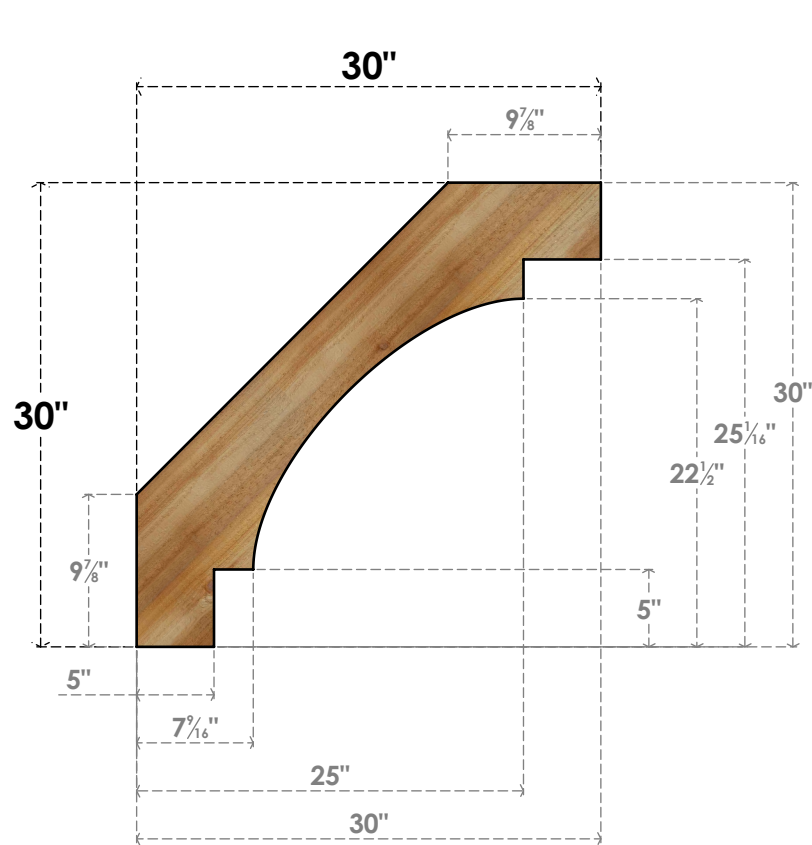

BRC06X30X30MRC00RWR

6"W X 30"D X 30"H MERCED ROUGH SAWN BRACE, WESTERN RED CEDAR

SIDE

FRONT

EKENA MILLWORK
 2300 WEST MAIN ST.
 CLARKSVILLE, TX 75426
 TOLL FREE: 866-607-0453
 WWW.EKENAMILLWORK.COM

NOTES

1. INSTALLATION TO BE COMPLETED IN ACCORDANCE WITH MANUFACTURER'S SPECIFICATIONS.
2. DRAWING MAY NOT BE TO SCALE
3. THIS DRAWING IS INTENDED FOR DESIGN AND PLANNING PURPOSES ONLY.
4. ALL INFORMATION CONTAINED HEREIN WAS CURRENT AT THE TIME OF DEVELOPMENT BUT MUST BE REVIEWED AND APPROVED BY THE PRODUCT MANUFACTURER TO BE CONSIDERED ACCURATE.
5. PRODUCTS ARE NOT KILN DRIED. THIS ITEM IS UNIQUE AND WILL CONTAIN THE NATURAL VARIATIONS THAT THE WOOD SPECIES OFFERS. THIS MAY RESULT IN VARIATIONS UP TO 1/4"