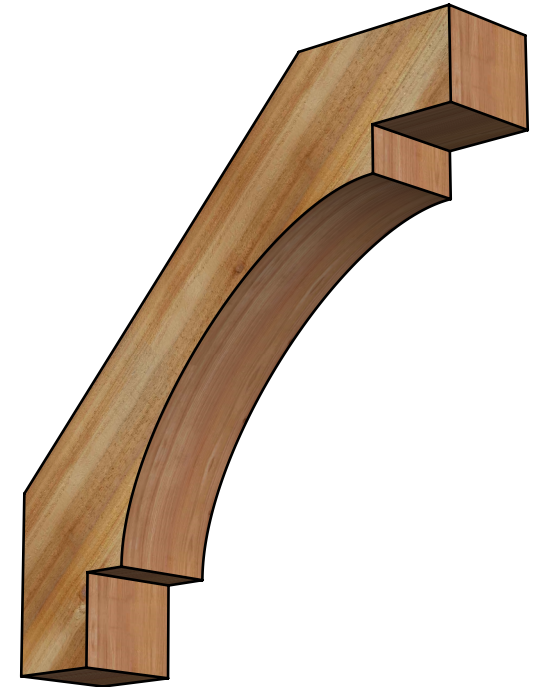

BRC06X30X30MRC00RWR

6"W X 30"D X 30"H MERCED ROUGH SAWN BRACE, WESTERN RED CEDAR

SIDE

FRONT

EKENA MILLWORK
 2300 WEST MAIN ST.
 CLARKSVILLE, TX 75426
 TOLL FREE: 866-607-0453
 WWW.EKENAMILLWORK.COM

NOTES

1. INSTALLATION TO BE COMPLETED IN ACCORDANCE WITH MANUFACTURER'S SPECIFICATIONS.
2. DRAWING MAY NOT BE TO SCALE
3. THIS DRAWING IS INTENDED FOR DESIGN AND PLANNING PURPOSES ONLY.
4. ALL INFORMATION CONTAINED HEREIN WAS CURRENT AT THE TIME OF DEVELOPMENT BUT MUST BE REVIEWED AND APPROVED BY THE PRODUCT MANUFACTURER TO BE CONSIDERED ACCURATE.
5. PRODUCTS ARE NOT KILN DRIED. THIS ITEM IS UNIQUE AND WILL CONTAIN THE NATURAL VARIATIONS THAT THE WOOD SPECIES OFFERS. THIS MAY RESULT IN VARIATIONS UP TO 1/4"